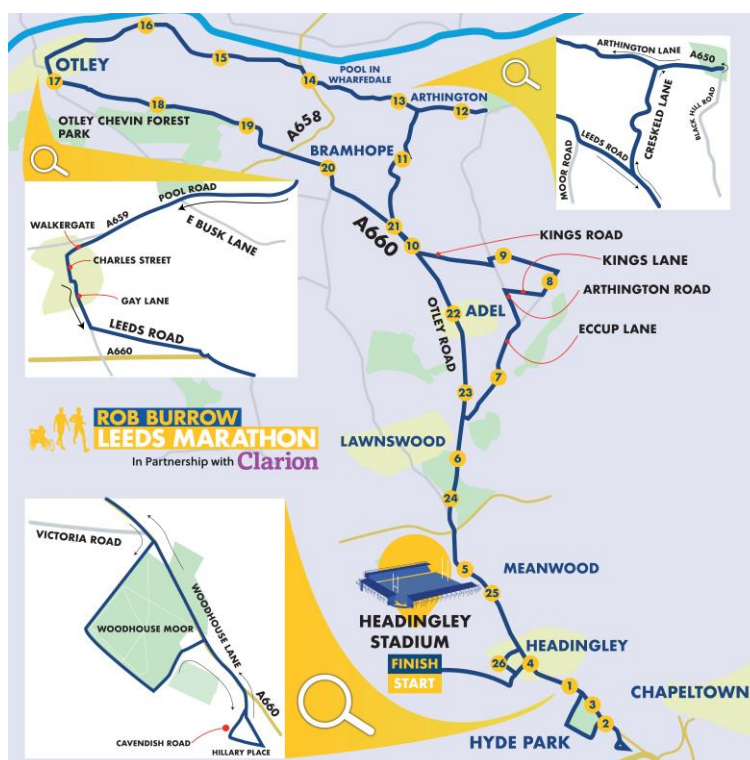

12.05.24

Road Closures

Important Information for Residents and Businesses

Sunday 12th May 2024

Marathon Start Time: 09:00

Half Marathon Start Time: 10:00

Run For All are extremely pleased to be working in partnership with Leeds City Council to deliver the Rob Burrow Leeds Marathon.

In accordance with Leeds City Council being the highway authority for the Metropolitan District of Leeds, an order has been made prohibiting and restricting the use of certain roads and road junctions by vehicles in order to facilitate the safe holding of the Leeds Marathon & Half Marathon.

The event will require the closure of roads and road junctions as well as the suspension of a number of Traffic Regulation Orders between 16:00 on Saturday 11th May 2024 and 18:30 on Sunday 12th May 2024. Please note, all roads either crossing or having a junction with the listed roads will also be closed at that point.

A full list of road closures, including approximate times, is provided overleaf. We would like to apologise in advance for any inconvenience caused and thank you for your support of the 204 Leeds Marathon & Half Marathon.

Please note; access for emergency service vehicles shall be retained throughout the duration of the event.

ALL TIMES ARE APPROXIMATE AND SUBJECT TO CHANGE