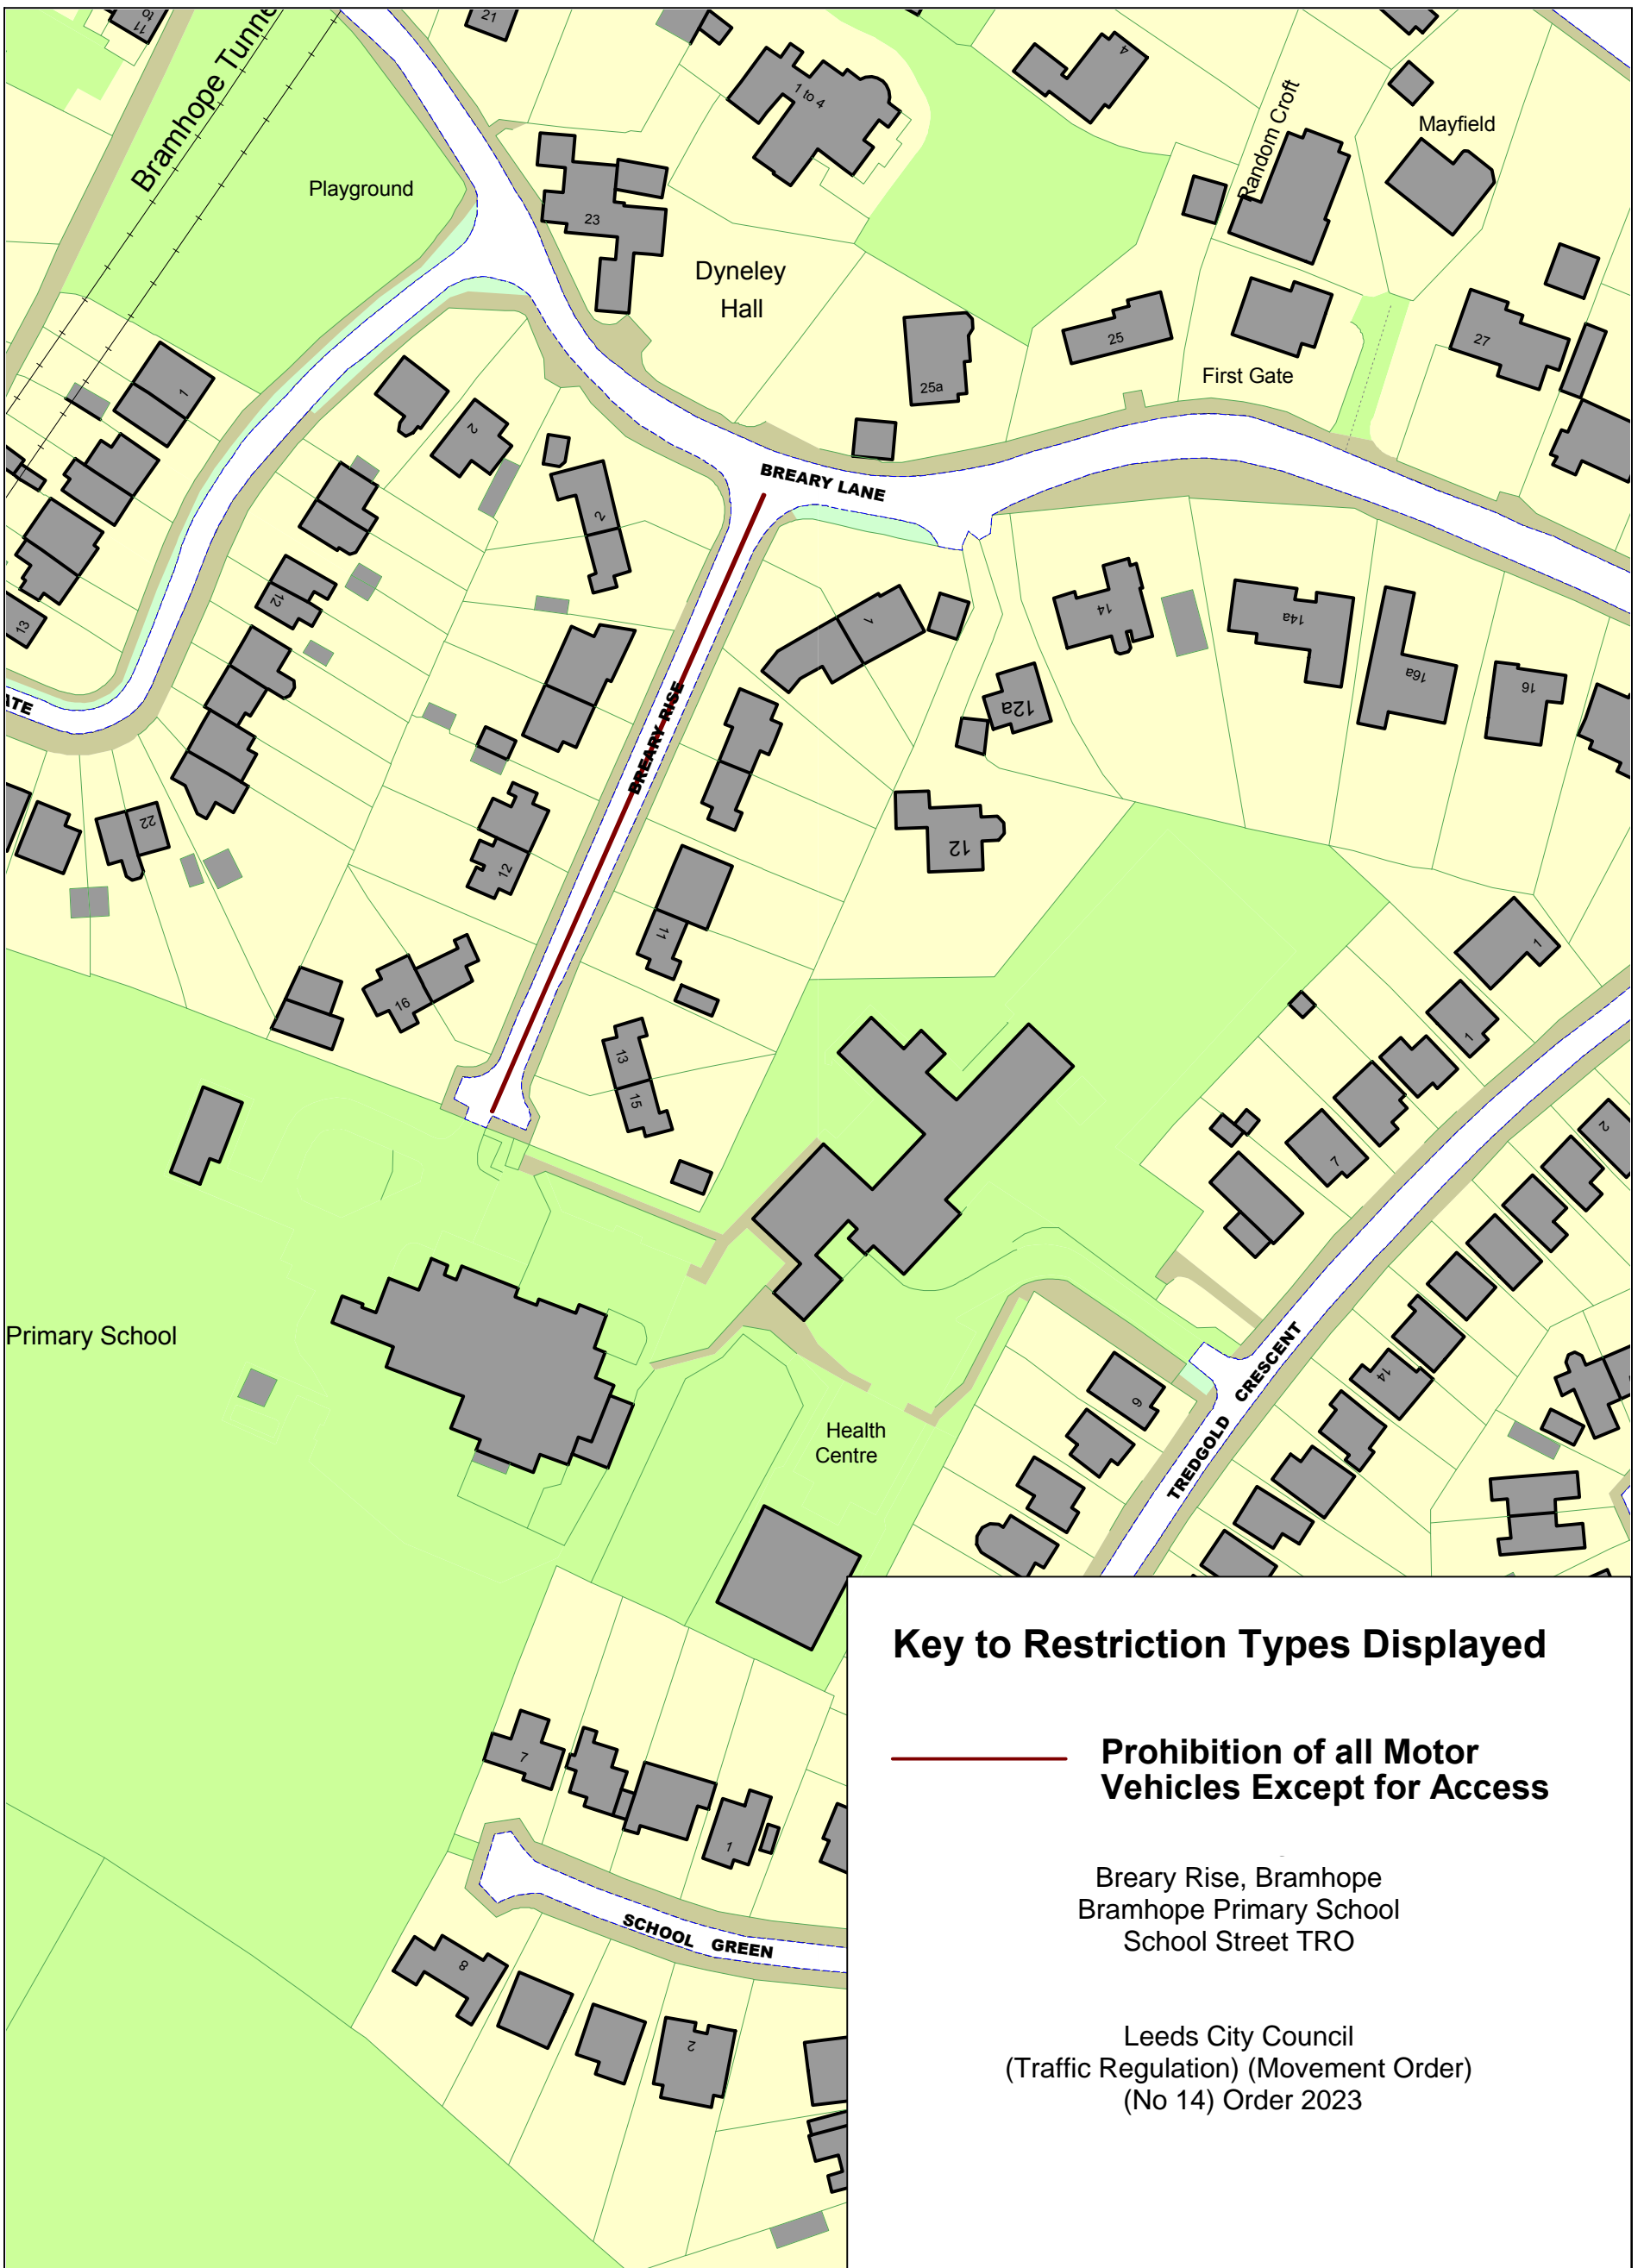

Birchfield Avenue, Gildersome -
 Birchfield Primary School Street TRO

© Crown copyright. All rights reserved
 Leeds City Council
 Licence No. 100019567 2023

SCALE	1 : 1200
DATE	03/08/2023
DRAWING No.	SS 01
DRAWN BY	MF

Key to Restriction Types Displayed

 **Prohibition of all Motor Vehicles Except for Access**

Breary Rise, Bramhope
 Bramhope Primary School
 School Street TRO

Leeds City Council
 (Traffic Regulation) (Movement Order)
 (No 14) Order 2023

Breary Rise, Bramhope
 Bramhope Primary School Street TRO

This map is reproduced from
 Ordnance Survey material with the
 permission of Ordnance Survey on

SCALE	1 : 1200
DATE	03/08/2023
DRAWING No.	SS 02
DRAWN BY	MF

Key to Restriction Types Displayed

 **Prohibition of all Motor Vehicles Except for Access**

Lofthouse Place, Woodhouse
 Blenheim Primary School
 School Street TRO

Leeds City Council
 (Traffic Regulation) (Movement Order)
 (No 14) Order 2023