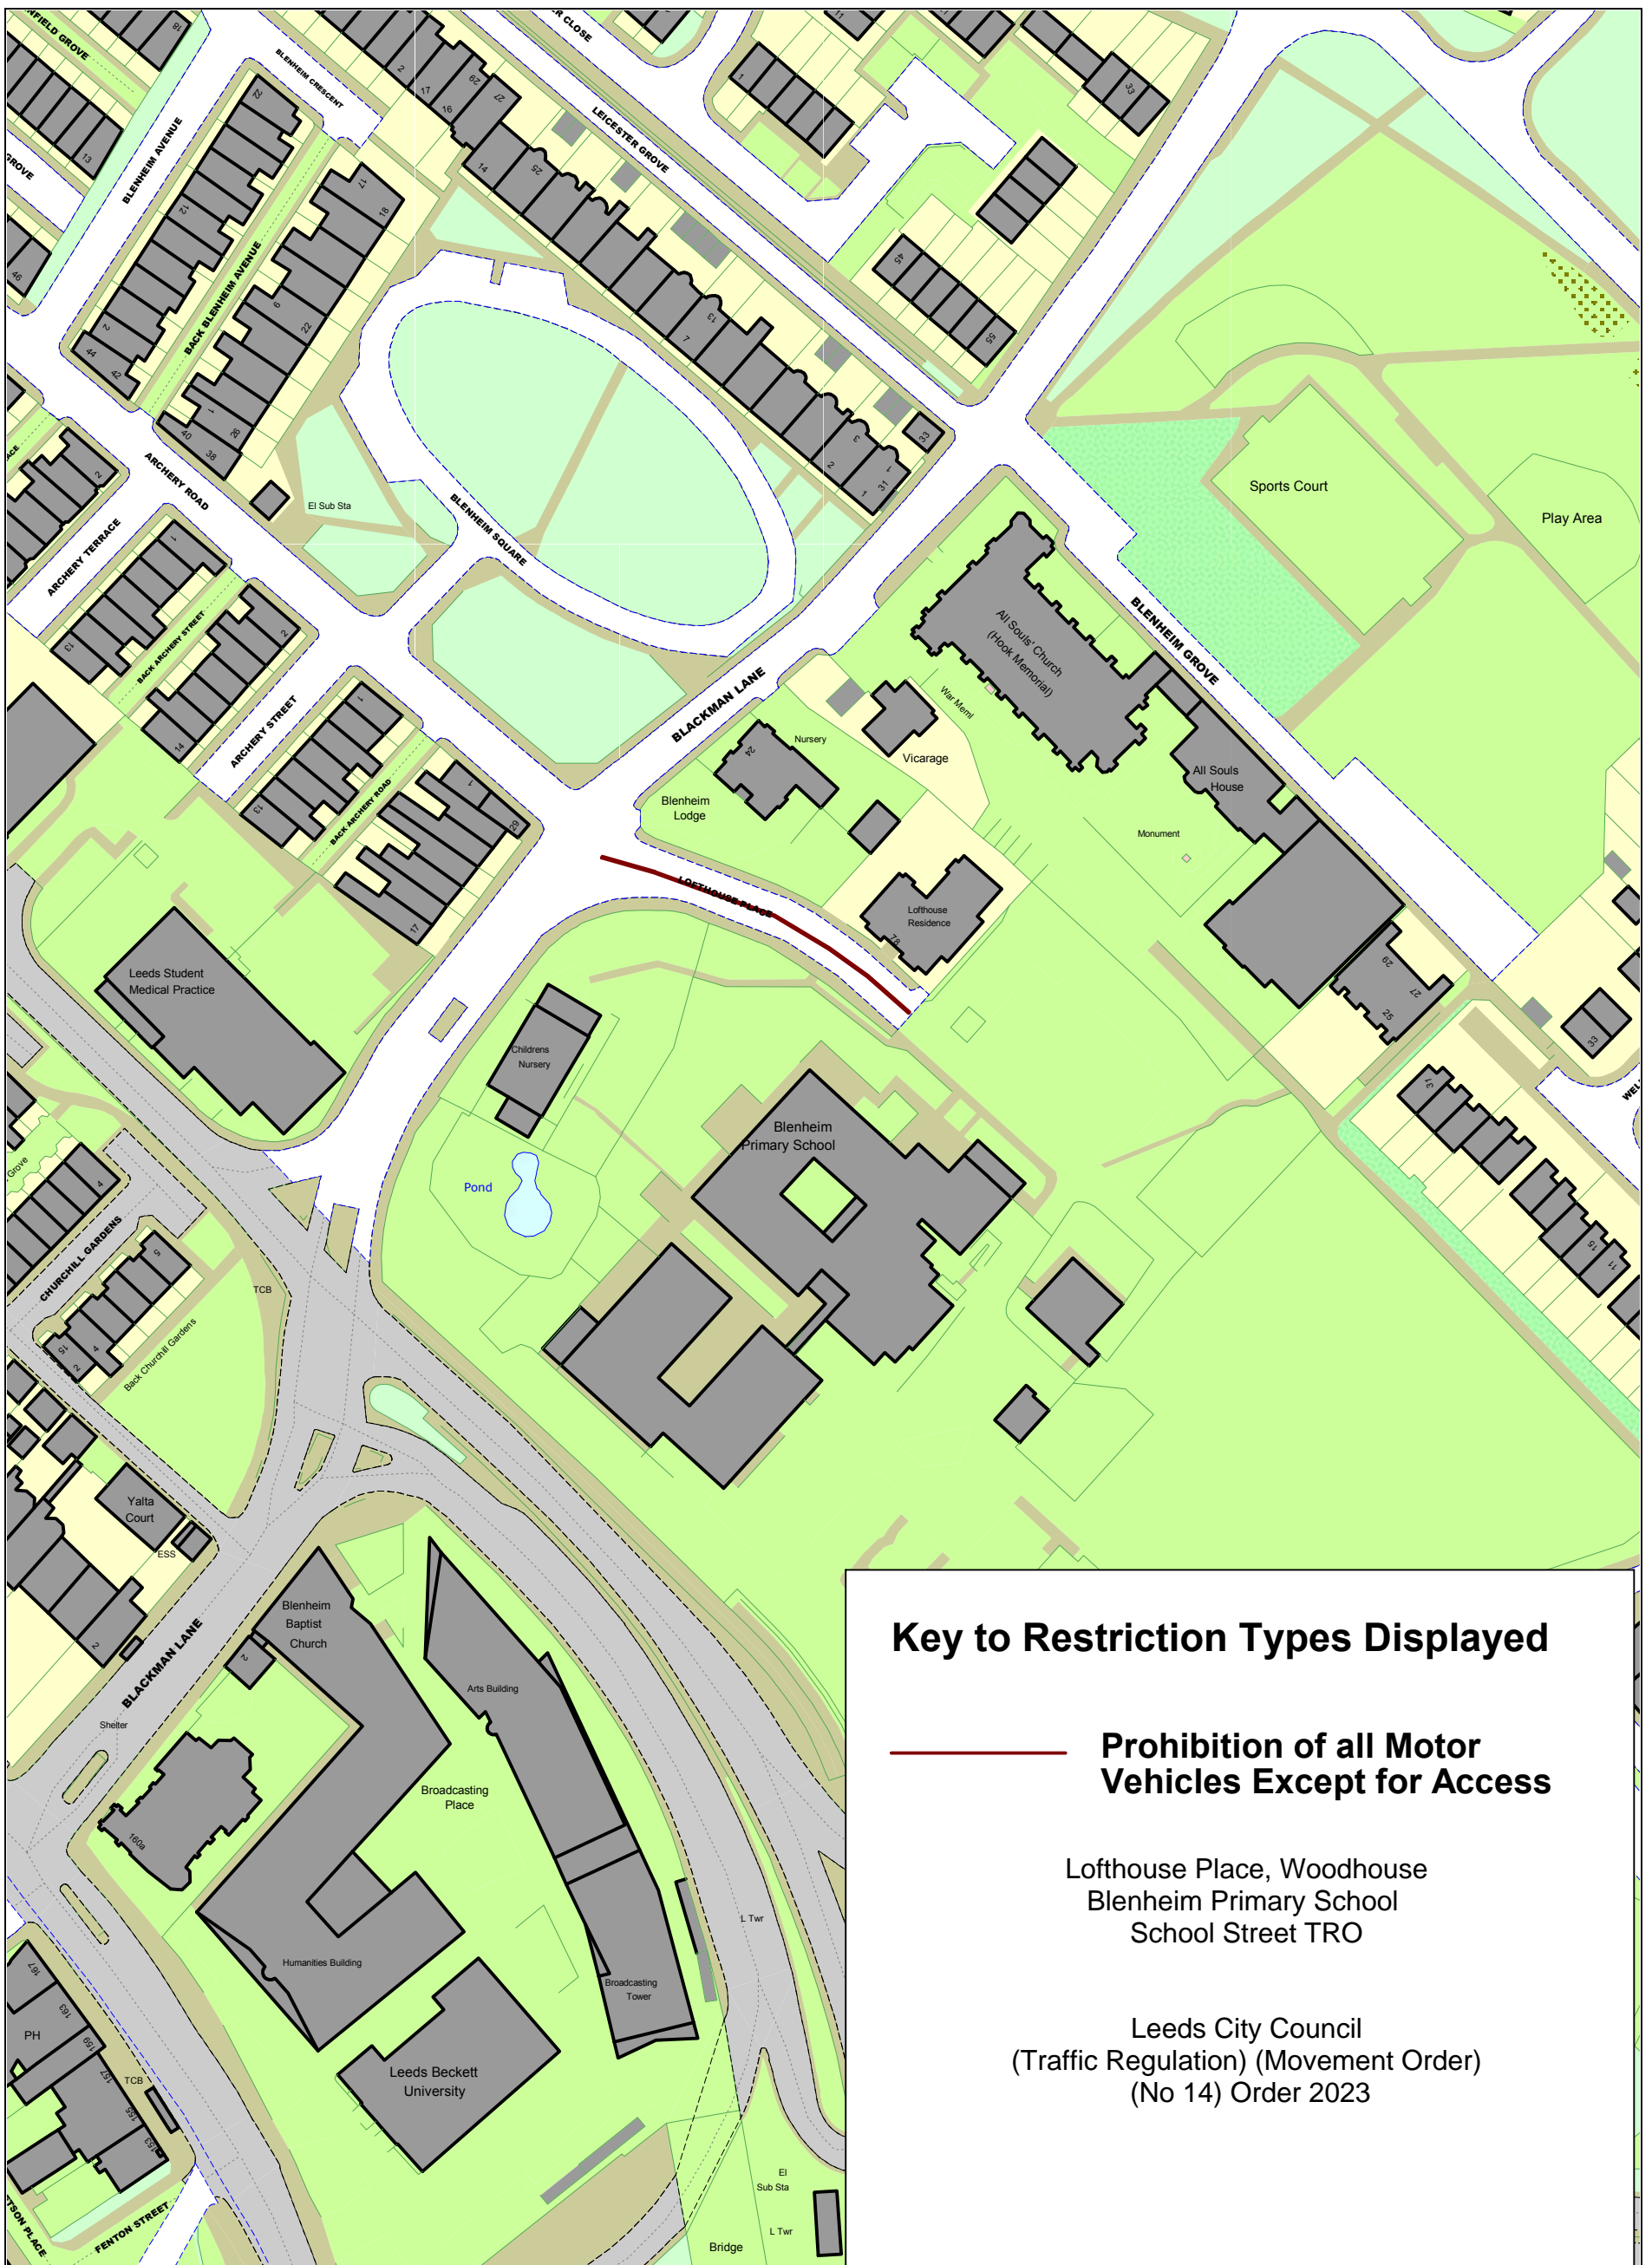

Birchfield Avenue, Gildersome -
 Birchfield Primary School Street TRO

© Crown copyright. All rights reserved
 Leeds City Council
 Licence No. 100019567 2023

SCALE	1 : 1200
DATE	03/08/2023
DRAWING No.	SS 01
DRAWN BY	MF

Key to Restriction Types Displayed

 **Prohibition of all Motor Vehicles Except for Access**

Breary Rise, Bramhope
 Bramhope Primary School
 School Street TRO

Leeds City Council
 (Traffic Regulation) (Movement Order)
 (No 14) Order 2023

Breary Rise, Bramhope
 Bramhope Primary School Street TRO

This map is reproduced from
 Ordnance Survey material with the
 permission of Ordnance Survey on

SCALE	1 : 1200
DATE	03/08/2023
DRAWING No.	SS 02
DRAWN BY	MF

Key to Restriction Types Displayed

 **Prohibition of all Motor Vehicles Except for Access**

Lofthouse Place, Woodhouse
 Blenheim Primary School
 School Street TRO

Leeds City Council
 (Traffic Regulation) (Movement Order)
 (No 14) Order 2023